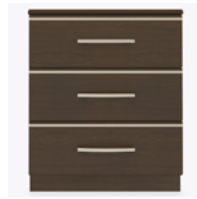

Aluminum Inlay

This collection is identified by $\frac{3}{8}$ " brushed aluminum inlays.

Other Chest Styles

Hollywood chest styles include 3, 4, 5 and 6 drawer versions.

10 Year Warranty

We offer a 10 Year Performance Warranty on both construction and finish, so the product is guaranteed to stay looking like new for 10 years.